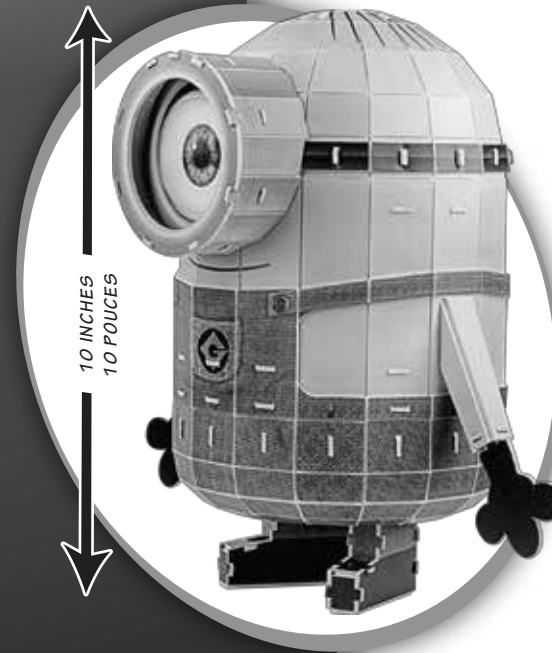

**DESPICABLE
ME** MINION MADE™

PUZZ 3D

PUZZ 3D

**DESPICABLE
ME** MINION MADE™

6.5 inches x 10 inches x 10.24 inches
(16.5 cm x 25.5 cm x 26 cm)

6.5 pouces x 10 pouces x 10,24 pouces
(16,5 cm x 25,5 cm x 26 cm)

STUART THE MINION

**3D FOAM BACKED PUZZLE
CASSE-TÊTE 3D EN CARTON
MOUSSE**

AGES 8+ ÂGE : 8 ANS +

Instructions

www.despicable.me

Despicable Me, Minion Made and all related marks and characters are trademarks and copyrights of Universal Studios. Licensed by Universal Studios Licensing LLC. All Rights Reserved.