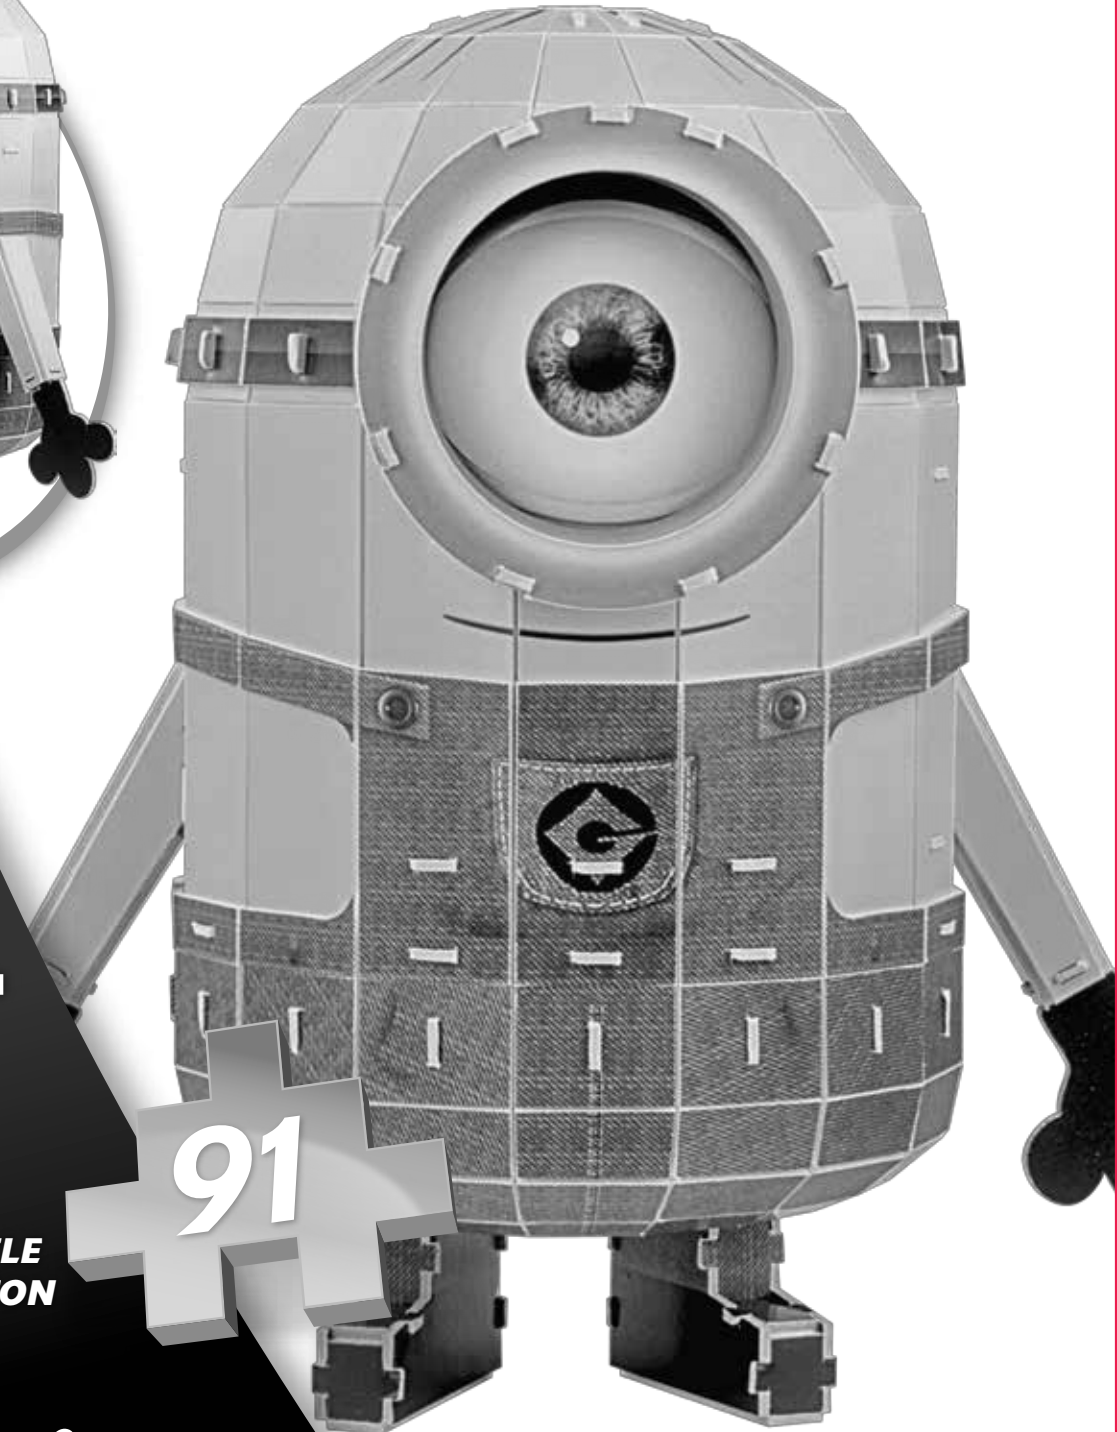

**DESPICABLE
ME** MINION MADE™

PUZZ 3D

PUZZ 3D

**DESPICABLE
ME** MINION MADE™

6.5 inches x 10 inches x 10.24 inches
(16.5 cm x 25.5 cm x 26 cm)

6.5 pouces x 10 pouces x 10,24 pouces
(16,5 cm x 25,5 cm x 26 cm)

STUART THE MINION

**3D FOAM BACKED PUZZLE
CASSE-TÊTE 3D EN CARTON
MOUSSE**

AGES 8+ ÂGE : 8 ANS +

Instructions

www.despicable.me

Despicable Me, Minion Made and all related marks and characters are trademarks and copyrights of Universal Studios. Licensed by Universal Studios Licensing LLC. All Rights Reserved.